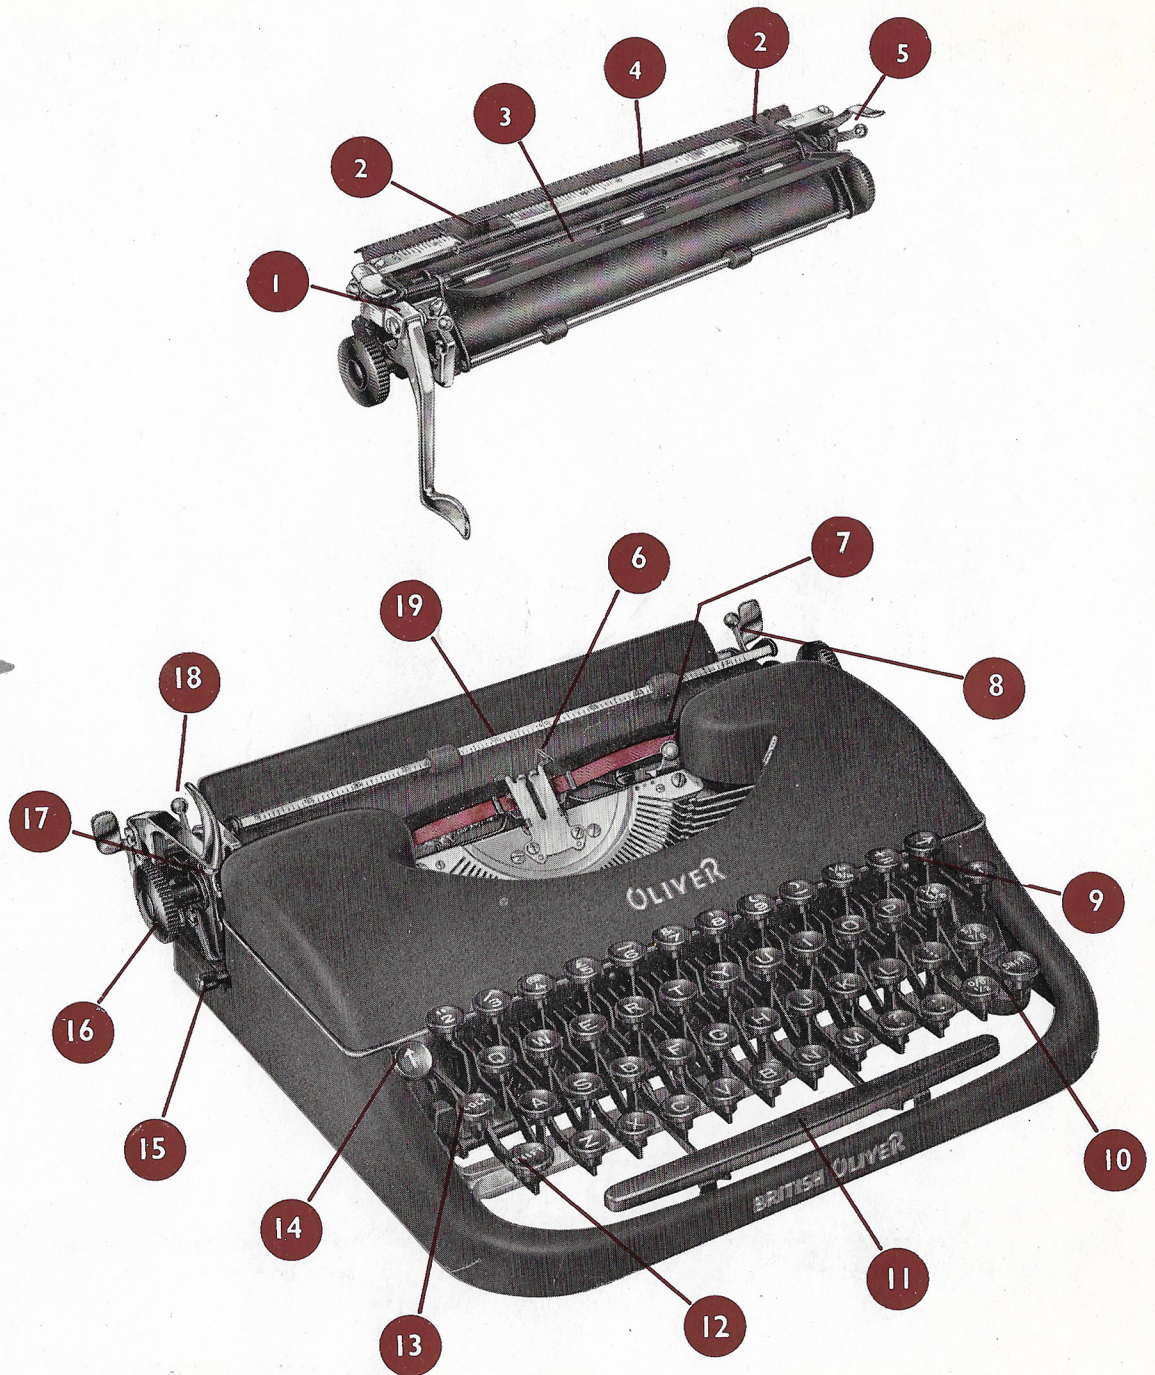

THE
OLIVER

"COURIER"
PORTABLE

PRICE

22 GNS.
INCLUDING
CASE

THE ALL-BRITISH TYPEWRITER

Easy to use... Easy to carry...

To the Experienced Typist

You will appreciate its Velvet Touch and Ready Speed.

To the New User

In an hour you can learn to use it—in a week you will type faster than you can write.

FEATURES

- 1** Standard 4 Row Keyboard
- 2** 88 character keyboard with * ! = + as additional features.
- 3** Two colour ribbon.
- 4** Stencil device.
- 5** Automatic ribbon reverse.
- 6** Efficient carriage lock for safety in travel
- 7** Strong and sturdy case provides extra protection.
- 8** Light weight and compactness.

MANUFACTURED *SOLELY* IN GREAT BRITAIN

- 1 Automatic Line Spacer.
- 2 Margin Stops Readily Accessible.
- 3 Paper Table.
- 4 Margin Scale (corresponding with Bail Scale).
- 5 Paper Release Lever.
- 6 Line Finder.
- 7 Ribbon Colour and Stencil Switch.
- 8 Carriage Release Lever.
- 9 Back Spacing Key.
- 10 Shift Key Lever (Right).
- 11 Space Bar.
- 12 Shift Key Lever (Left).
- 13 Shift Lock.
- 14 Margin Release Key (for Right and Left).
- 15 Carriage Lock.
- 16 Platen Turning Knob.
- 17 Line Space Gauge.
- 18 Platen Release Lever.
- 19 Paper Positioning Bail with 2 Adjustable Rollers.